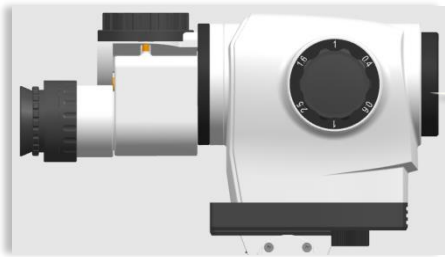

Horizontal Adjustment Function

Main mirror with horizontal adjustment structure allows the user to observe horizontally or at an angle. Pay attention to the customer's experience and health

Humanized Design

Multi-function handle & keep enough space under the colposcope head is easy to use, and provides enough space to operate.

Built-in cable design

All cables are built in arms, only some cables at the head connection are exposed with concise appearance. It moves more freely and smoothly and makes your clinic in good order and high class