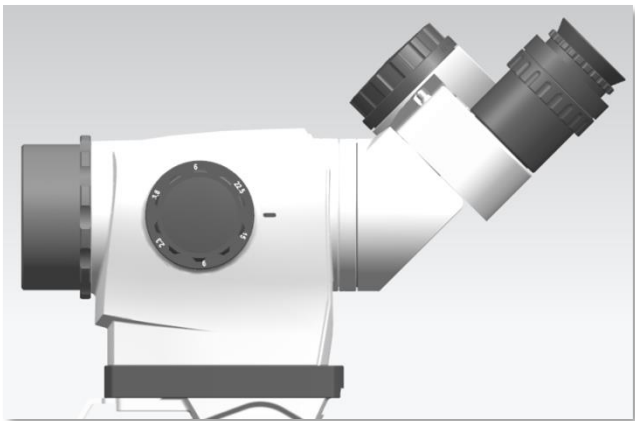

**Straight Binocular Head
with 45° Binocular Extender**