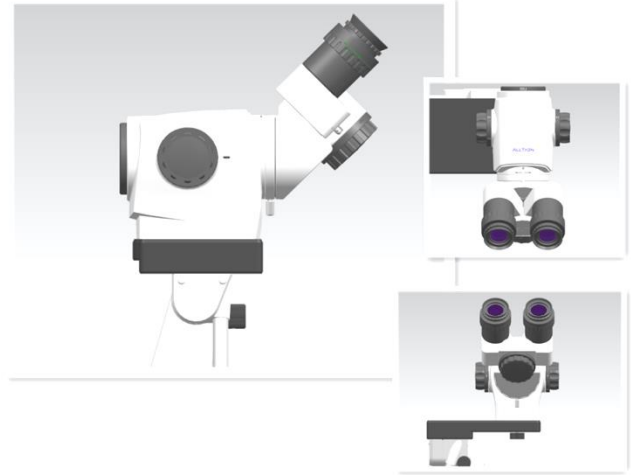

45° Inclined Binocular Head