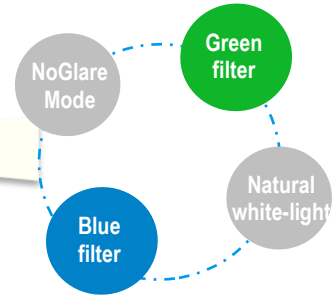

Illumination System

Maximum illumination over 50,000 Lux with F250 objective lens. Enough illumination even in highest magnification and make you can see more clearly. Color temperature 5700K, color rendering $\geq 85\%$. Return to original condition of color and protect eyes of users. 3 types of illumination mode for option.

Horizontal Adjustment Function

Main mirror with horizontal adjustment structure allows the user to observe horizontally or at an angle. Pay attention to the customer's experience and health

Humanized Design