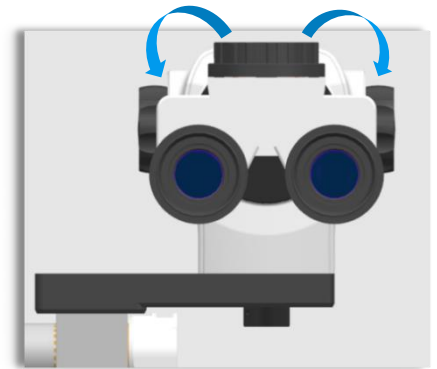

Horizontal Adjustment Function

Main mirror with horizontal adjustment structure allows the user to observe horizontally or at an angle. Pay attention to the customer's experience and health

Humanized Design

Multi-function handle & keep enough space under the colposcope head is easy to use, and provides enough space to operate.

Built-in cable design

All cables are built in arms, only some cables at the head connection are exposed with concise appearance. It moves more freely and smoothly and makes your clinic in good order and high class

Display bracket installation

When the customer needs to purchase the display bracket in the future, it can be installed conveniently without affecting the appearance.

Double HDMI outlet

Options of configuration

Main Specification of AC-5000 Series colposcope

	Type	Standard	Optional
Optics	Magnification	Manual 5-step magnification	-
		2.6X/ 3.9X/ 6.4X/ 10.3X/ 16.1X (at 250mm working distance)	-
	Binocular Head	Straight binocular head with interpupillary distance adjustment	45° binocular/0-180° inclinable binocular head with interpupillary distance adjustment
	Range of Interpupillary Distance	50-75mm	-
	Eyeiece Field	12.5X/18B with diopter adjustment ±7D	10X/21B with diopter adjustment ±7D
	Glass Technology	Premium quality apochromatic technology	-
	Optical Extender	-	30°/45° binocular extender with angle rotation device
	Objective Lens	Objective lens 250-430mm	-
Illumination	LED	Long-life LED: ≥50,000 hours	-
	Object Illumination	Maximum at 250mm working distance ≥ 50,000lux	-
	Color Rendering	≥85%	-
	Color Temperature	5700K	-
	Illumination Mode	Blue filter / Green filter / Natural white-light	NoGlare mode/ Laser filter
Power Supply	Rated Voltage	Input: AC100-240V, 50/60HZ, output: DC12V/3A	-
	Input Power	25-60VA	-
Support System	Stand	Mobile floor stand with 5 wheels	-
	Arm	Swing arm	Swing arm
Camera		Built-in camera with monitor bracket	Nil