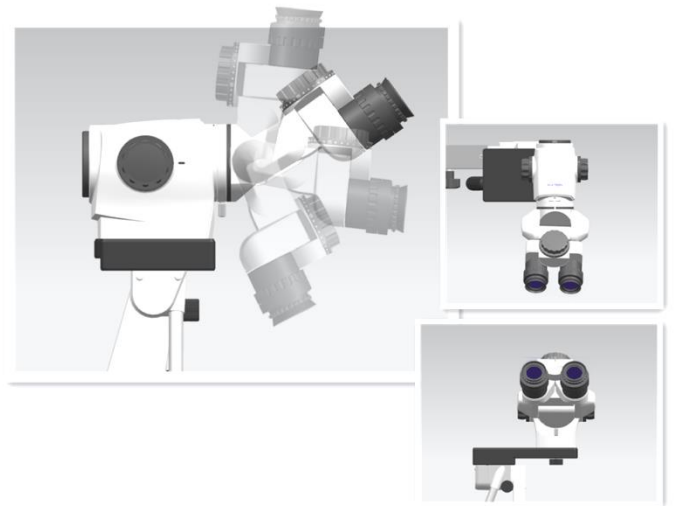

Horizontal Adjustment Function

Main mirror with horizontal adjustment structure allows the user to observe horizontally or at an angle. Pay attention to the customer's experience and health

Humanized Design

Multi-function handle & keep enough space under the colposcope head is easy to use, and provides enough space to operate.

Built-in cable design

All cables are built in arms, only some cables at the head connection are exposed with concise appearance. It moves more freely and smoothly and makes your clinic in good order and high class

Display bracket installation

When the customer needs to purchase the display bracket in the future, it can be installed conveniently without affecting the appearance.

Double HDMI outlet

Options of configuration

If desired, the doctor can choose different binocular for the variety of needs.

Straight Binocular Head

45° Inclined Binocular Head

**Straight Binocular Head
with 45° Binocular Extender**

0-180° Inclinable Binocular Head