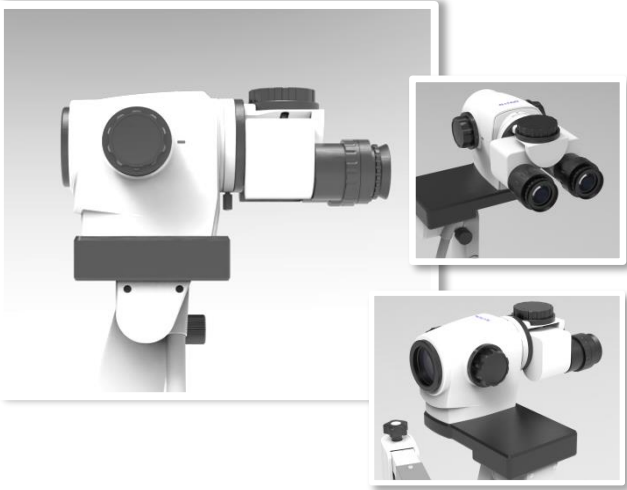

Options of configuration

If desired, the doctor can choose different binocular for the variety of needs.

Straight Binocular Head